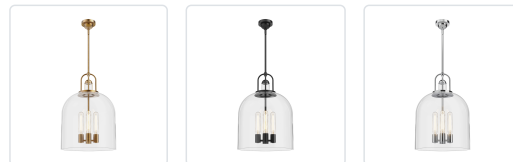

alora mood

P. 1.855.855.8926

CANADA: 19054 28TH Avenue Surrey - BC V3Z 6M3

USA: 3035 E. Lone Mountain Rd - Las Vegas, NV, 89081

LANCASTER PD461104

FIXTURE DIMENSIONS	D16" x H22-5/8"
LAMP TYPE	E26
MAX WATTAGE	60W
BULB QTY	4
BULBS INCLUDED	No
VOLTAGE	120V
MATERIAL	Steel
GLASS DETAILS	Clear Glass
ROD LENGTH	46" Max (3x12" + 1x6" + 1x4")
MINIMUM HANG HEIGHT	32"
SLOPED CEILING ADAPTABLE	Yes, Up to 45 Degrees
LOCATION	Dry
CANOPY DIMENSIONS	D4-5/8" x H2-1/4"
PAINT FINISH	AG01; CH01; MB01;

[D - Diameter, L - Length, W - Width, H - Height, E - Extension]

AVAILABLE FINISHES:

PD461104AG
Aged Gold

PD461104MB
Matte Black

PD461104CH
Chrome

*For complete warranty terms, please visit: www.aloralighting.com/warranty