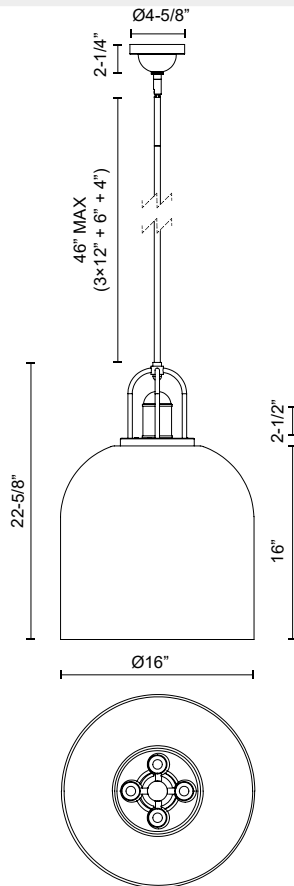

alora mood

P. 1.855.855.8926

CANADA: 19054 28TH Avenue Surrey - BC V3Z 6M3

USA: 3035 E. Lone Mountain Rd - Las Vegas, NV, 89081

LANCASTER PD461104

FIXTURE DIMENSIONS	D16" x H22-5/8"
LAMP TYPE	E26
MAX WATTAGE	60W
BULB QTY	4
BULBS INCLUDED	No
VOLTAGE	120V
MATERIAL	Steel
GLASS DETAILS	Clear Glass
ROD LENGTH	46" Max (3x12" + 1x6" + 1x4")
MINIMUM HANG HEIGHT	32"
SLOPED CEILING ADAPTABLE	Yes, Up to 45 Degrees
LOCATION	Dry
CANOPY DIMENSIONS	D4-5/8" x H2-1/4"
PAINT FINISH	AG01; CH01; MB01;

[D - Diameter, L - Length, W - Width, H - Height, E - Extension]

AVAILABLE FINISHES:

PD461104AG
Aged Gold

PD461104MB
Matte Black

PD461104CH
Chrome

*For complete warranty terms, please visit: www.aloralighting.com/warranty